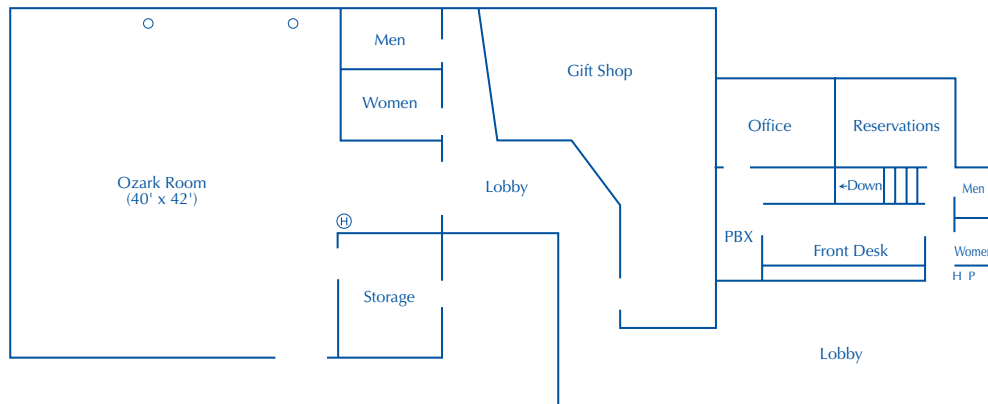

The Resort

at *PORT ARROWHEAD*

The Resort

at *PORT ARROWHEAD*

CONFERENCE CENTER

NAME OF ROOM	SQUARE FOOTAGE	THEATRE STYLE	CLASSROOM STYLE	CONFERENCE STYLE	BANQUET CAPACITY
MEETING ROOM "A"	760	75	40	34	0
MEETING ROOM "B"	1,102	80	50	35	0
MEETING ROOM "C"	684	60	30	30	0
MEETING ROOM "D"	2,586	265	130	0	150
MISSOURI ROOM	608	49	25	30	0
DOGWOOD ROOM	596	49	25	30	0

The Resort

at *PORT ARROWHEAD*

LAKESIDE MEETING AND BANQUET ROOMS

OZARK ROOM, GIFT SHOP AND LOBBY

NAME OF ROOM	SQUARE FOOTAGE	THEATRE STYLE	CLASSROOM STYLE	BANQUET STYLE	EXHIBIT BOOTHS
LAKESIDE TERRACE	1,938	200	120	150	
LAKESIDE NORTH	2,052	230	130	150	
LAKESIDE CENTER	1,881	200	100	120	
LAKESIDE SOUTH	2,541	280	160	210	
LAKESIDE BALLROOM	8,412	850	490	650	70
COVE ROOM	365	25	22	0	
QUINN'S DECK	2,730	0	0	200	
OZARK ROOM	1,680	200	100	0	