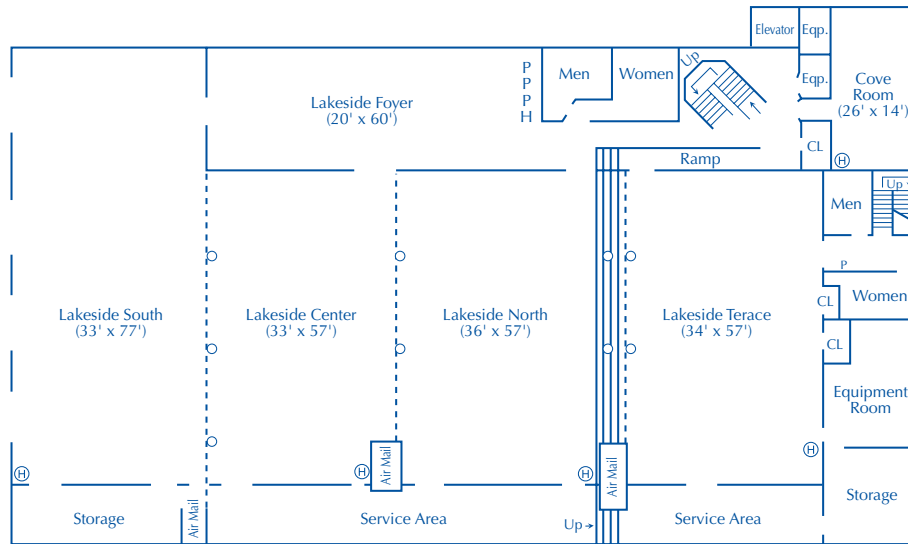

The Resort

at *PORT ARROWHEAD*

The Resort

at *PORT ARROWHEAD*

CONFERENCE CENTER

NAME OF ROOM	SQUARE FOOTAGE	THEATRE STYLE	CLASSROOM STYLE	CONFERENCE STYLE	BANQUET CAPACITY
MEETING ROOM "A"	760	75	40	34	0
MEETING ROOM "B"	1,102	80	50	35	0
MEETING ROOM "C"	684	60	30	30	0
MEETING ROOM "D"	2,586	265	130	0	150
MISSOURI ROOM	608	49	25	30	0
DOGWOOD ROOM	596	49	25	30	0

The Resort

at *PORT ARROWHEAD*

LAKESIDE MEETING AND BANQUET ROOMS

OZARK ROOM, GIFT SHOP AND LOBBY

NAME OF ROOM	SQUARE FOOTAGE	THEATRE STYLE	CLASSROOM STYLE	BANQUET STYLE	EXHIBIT BOOTHS
LAKESIDE TERRACE	1,938	200	120	150	
LAKESIDE NORTH	2,052	230	130	150	
LAKESIDE CENTER	1,881	200	100	120	
LAKESIDE SOUTH	2,541	280	160	210	
LAKESIDE BALLROOM	8,412	850	490	650	70
COVE ROOM	365	25	22	0	
QUINN'S DECK	2,730	0	0	200	
OZARK ROOM	1,680	200	100	0	