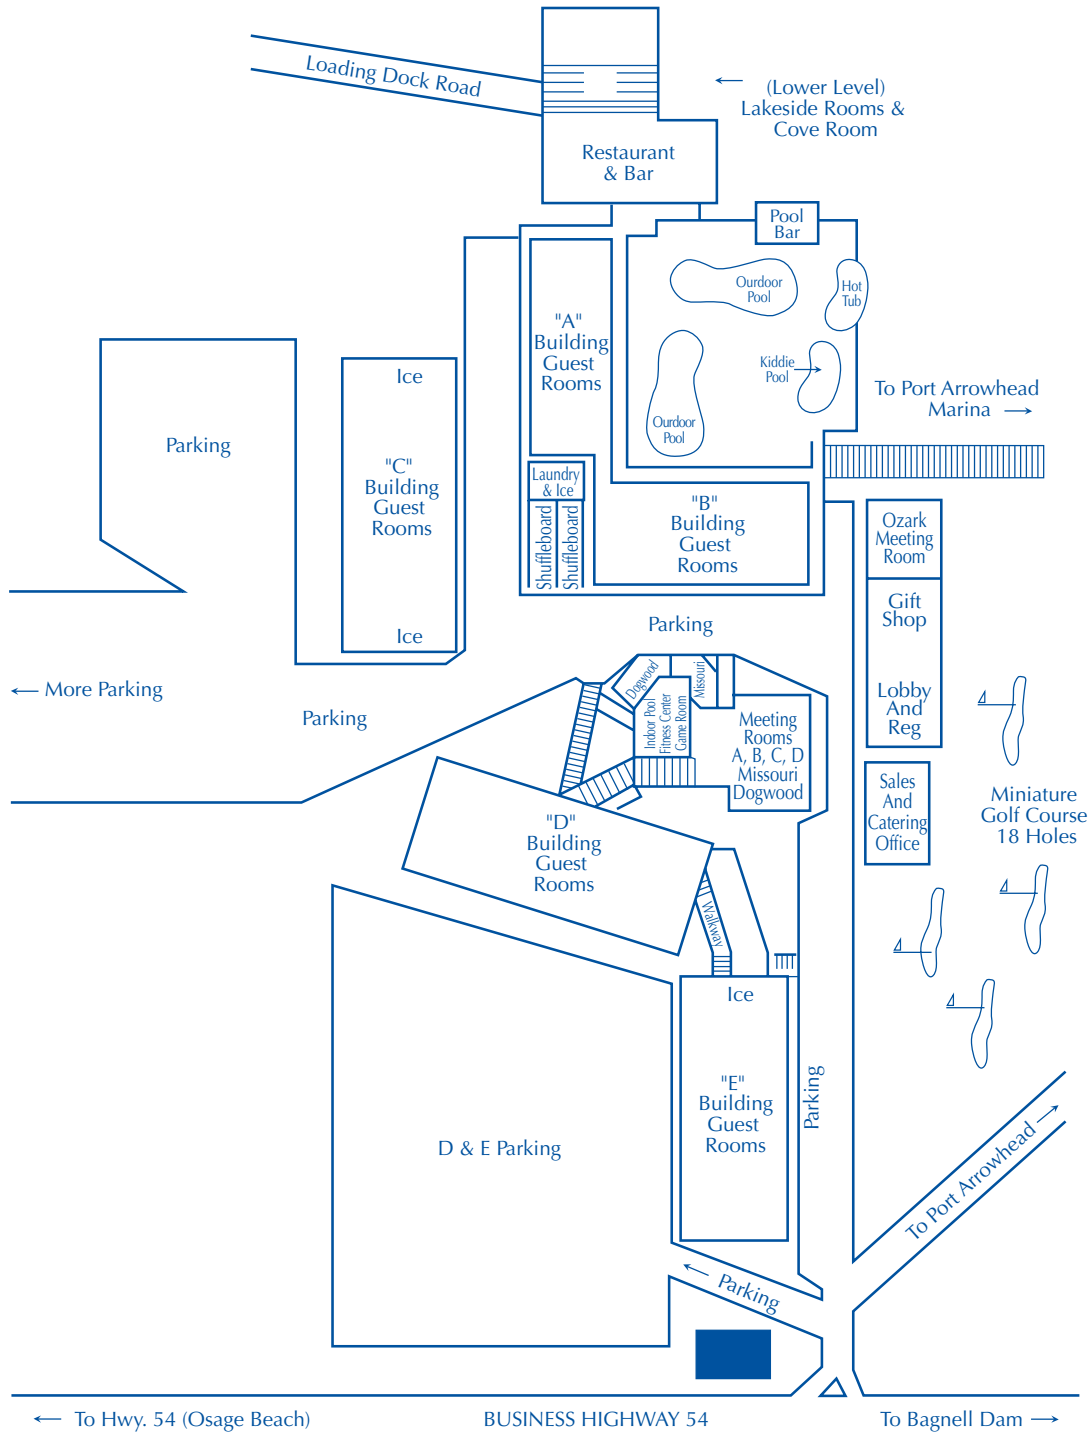

The Resort

at *PORT ARROWHEAD*

The Resort

at *PORT ARROWHEAD*

CONFERENCE CENTER

NAME OF ROOM	SQUARE FOOTAGE	THEATRE STYLE	CLASSROOM STYLE	CONFERENCE STYLE	BANQUET CAPACITY
MEETING ROOM "A"	760	75	40	34	0
MEETING ROOM "B"	1,102	80	50	35	0
MEETING ROOM "C"	684	60	30	30	0
MEETING ROOM "D"	2,586	265	130	0	150
MISSOURI ROOM	608	49	25	30	0
DOGWOOD ROOM	596	49	25	30	0

The Resort

at *PORT ARROWHEAD*

LAKESIDE MEETING AND BANQUET ROOMS

OZARK ROOM, GIFT SHOP AND LOBBY

NAME OF ROOM	SQUARE FOOTAGE	THEATRE STYLE	CLASSROOM STYLE	BANQUET STYLE	EXHIBIT BOOTHS
LAKESIDE TERRACE	1,938	200	120	150	
LAKESIDE NORTH	2,052	230	130	150	
LAKESIDE CENTER	1,881	200	100	120	
LAKESIDE SOUTH	2,541	280	160	210	
LAKESIDE BALLROOM	8,412	850	490	650	70
COVE ROOM	365	25	22	0	
QUINN'S DECK	2,730	0	0	200	
OZARK ROOM	1,680	200	100	0	