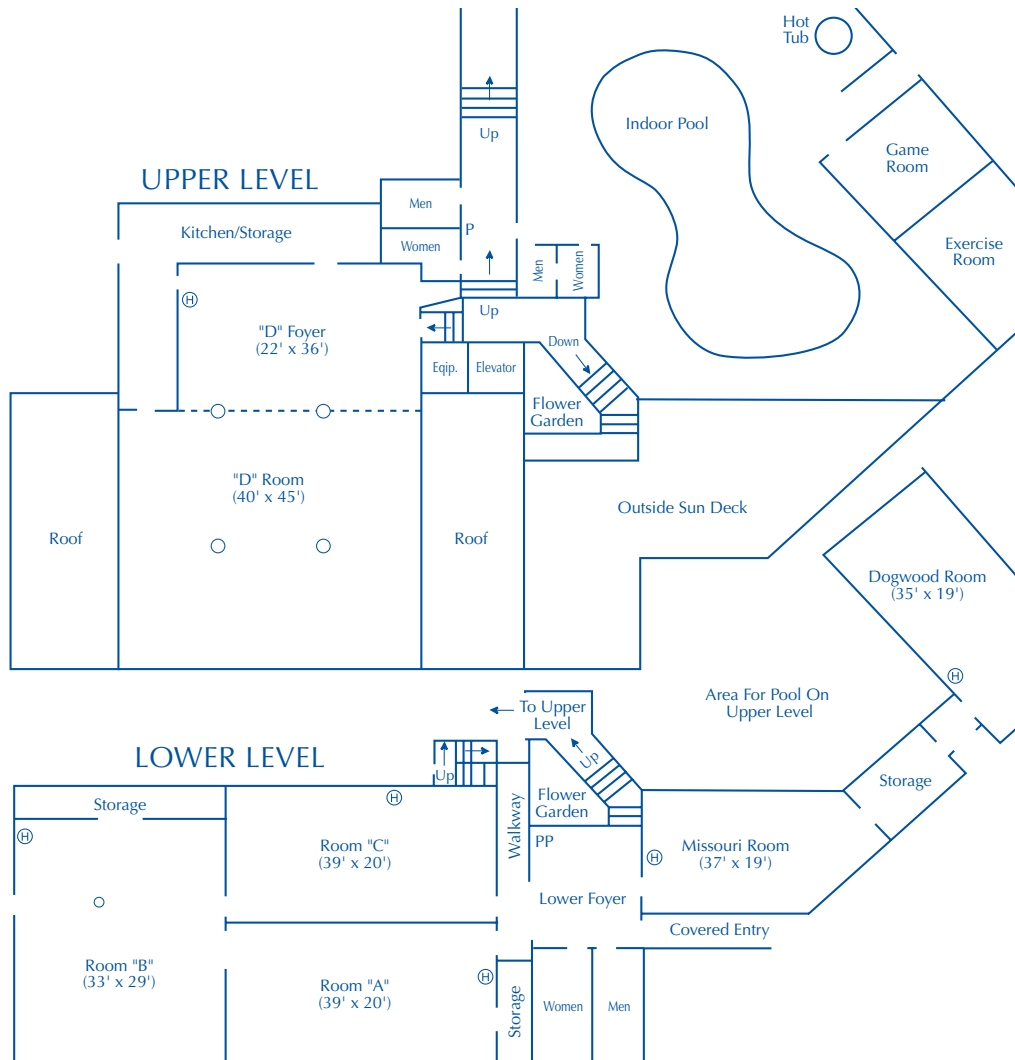

The Resort

at *PORT ARROWHEAD*

The Resort

at *PORT ARROWHEAD*

CONFERENCE CENTER

NAME OF ROOM	SQUARE FOOTAGE	THEATRE STYLE	CLASSROOM STYLE	CONFERENCE STYLE	BANQUET CAPACITY
MEETING ROOM "A"	760	75	40	34	0
MEETING ROOM "B"	1,102	80	50	35	0
MEETING ROOM "C"	684	60	30	30	0
MEETING ROOM "D"	2,586	265	130	0	150
MISSOURI ROOM	608	49	25	30	0
DOGWOOD ROOM	596	49	25	30	0

The Resort

at *PORT ARROWHEAD*

LAKESIDE MEETING AND BANQUET ROOMS

OZARK ROOM, GIFT SHOP AND LOBBY

NAME OF ROOM	SQUARE FOOTAGE	THEATRE STYLE	CLASSROOM STYLE	BANQUET STYLE	EXHIBIT BOOTHS
LAKESIDE TERRACE	1,938	200	120	150	
LAKESIDE NORTH	2,052	230	130	150	
LAKESIDE CENTER	1,881	200	100	120	
LAKESIDE SOUTH	2,541	280	160	210	
LAKESIDE BALLROOM	8,412	850	490	650	70
COVE ROOM	365	25	22	0	
QUINN'S DECK	2,730	0	0	200	
OZARK ROOM	1,680	200	100	0	